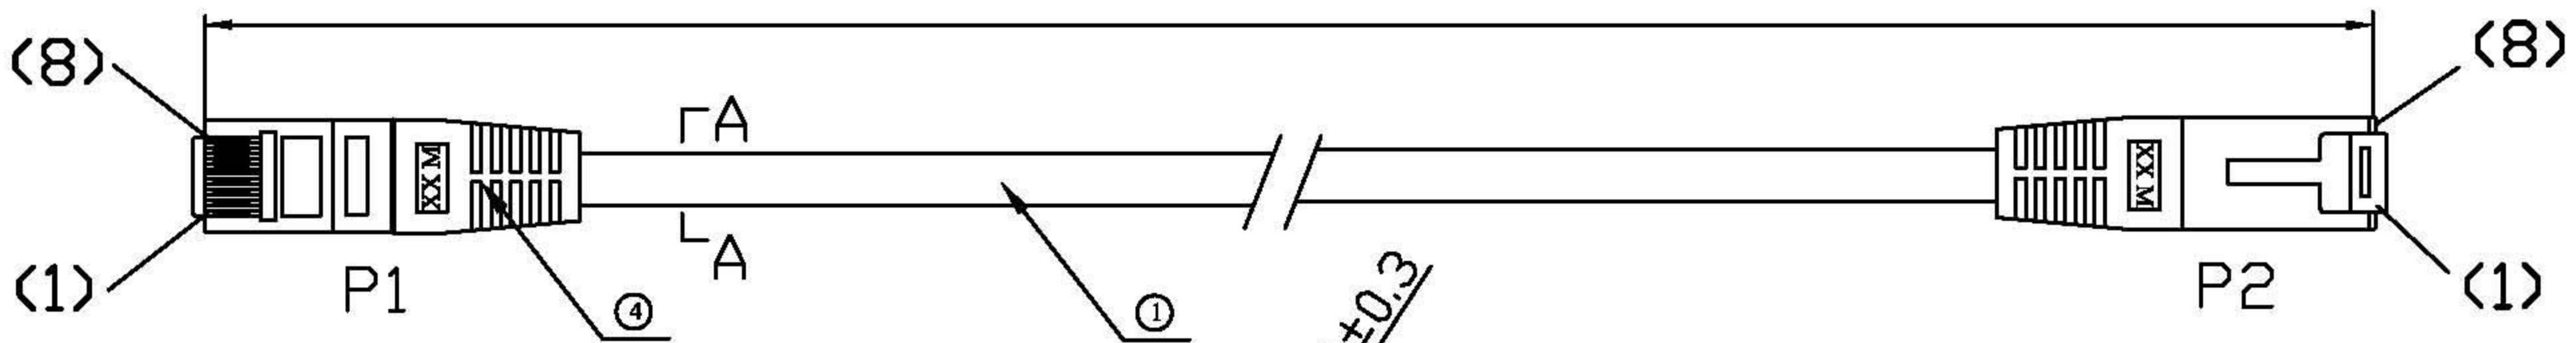

6 5 4 3 2 1

F

F

E

E

D

D

C

C

B

B

A

A

$L \pm 3\%$

1	2	3	4
BLU WH	ORG WH	GRN WH	BWN WH

Connecting

P1	568B COLOR	P2
1	WH	1
2	ORG	2
3	WH	3
4	BLU	4
5	WH	5
6	GRN	6
7	WH	7
8	BWN	8