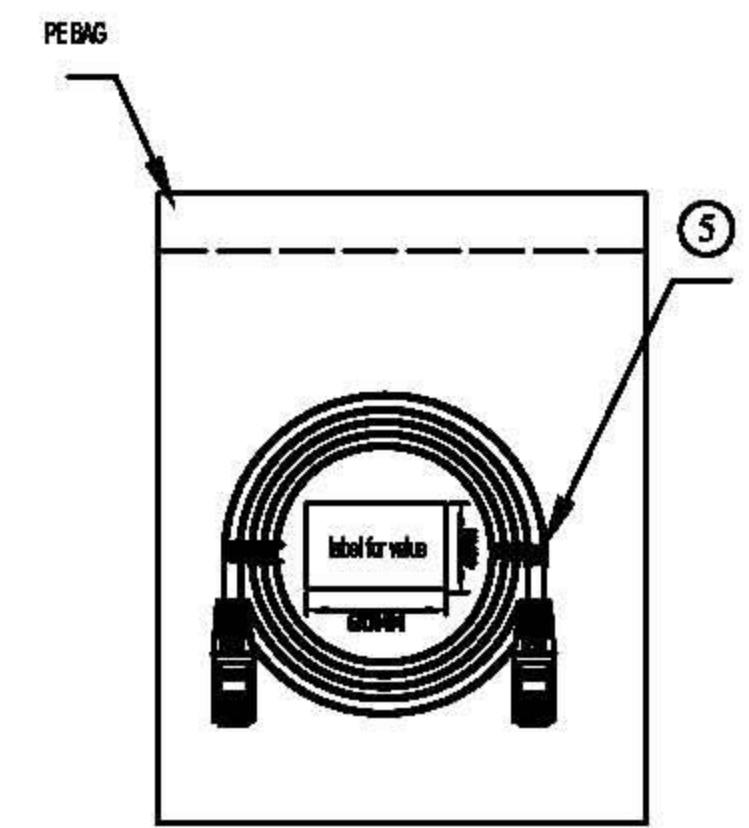

C

B

B

A

A

$L \pm 3\%$

1	2	3	4
BLU WH	ORG WH	GRN WH	BWN WH

Connecting

P1	568B COLOR	P2
1	WH	1
2	ORG	2
3	WH	3
4	BLU	4
5	WH	5
6	GRN	6
7	WH	7
8	BWN	8

ITEM NO	QTY	DESCRIPTION	COLOR
21.99.1326	250	VALUE S/FTP cable Cat. 6, white, 0.5m	white
21.99.1336	200	VALUE S/FTP cable Cat. 6, white, 1.0m	white
21.99.1346	150	VALUE S/FTP cable Cat. 6, white, 2.0m	white
21.99.1356	100	VALUE S/FTP cable Cat. 6, white, 3.0m	white
21.99.1366	70	VALUE S/FTP cable Cat. 6, white, 5.0m	white
21.99.1376	50	VALUE S/FTP cable Cat. 6, white, 7.0m	white
21.99.1386	40	VALUE S/FTP cable Cat. 6, white, 10m	white

6	PRINTING ON THE JACKET	B213738 CM (UL) C(UL) S5TP PATCH CORD 27AWG 4P ISO/IEC 11801 AND TIA/EIA 568 CAT6		
5	CABLE TIE	WHITE PE	2	PC
4	CONTACT PLUG	S/FTP RJ45 8P8C (6U)	2	PC
3	JACKET	PVC LD-4	0.013KG	M
2	INSULATION	FO-PE	0.0037KG	M
1	PATCH CABLE	PATCH CABLE 27AWG 7*0.127 ± 0.011mm OD: 5.8 ± 0.30mm PVC LENGTH: L ± 3%mm	L	M
NO	P/N	DESCRIPTION	QTY	UNIT