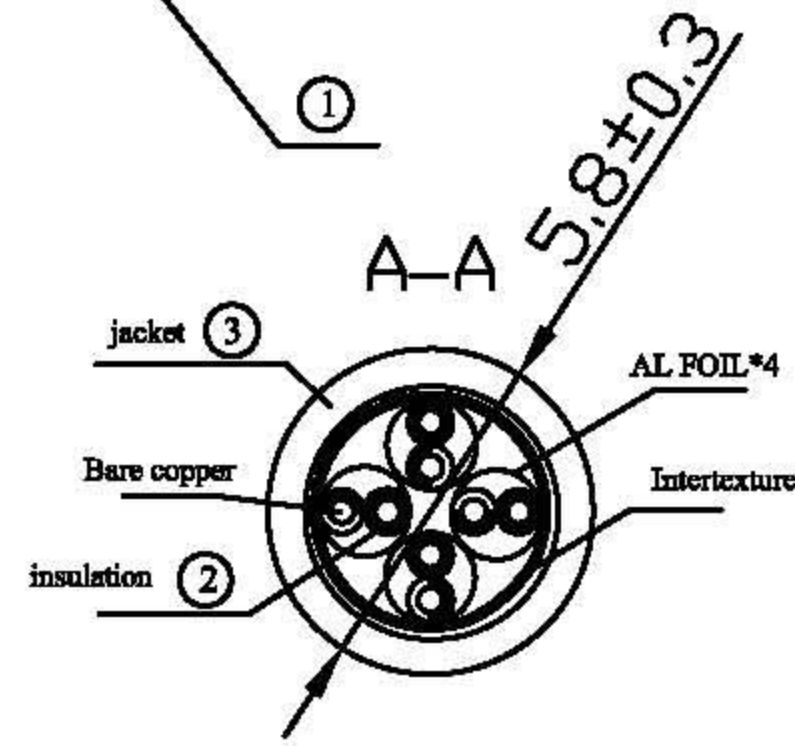

C

B

B

A

A

$L \pm 3\%$

1	2	3	4
BLU WH	ORG WH	GRN WH	BWN WH

Connecting

P1	568B COLOR	P2
1	WH	1
2	ORG	2
3	WH	3
4	BLU	4
5	WH	5
6	GRN	6
7	WH	7
8	BWN	8

ITEM NO	QTY	DESCRIPTION	COLOR
21.99.1326	250	VALUE S/FTP cable Cat. 6, white, 0.5m	white
21.99.1336	200	VALUE S/FTP cable Cat. 6, white, 1.0m	white
21.99.1346	150	VALUE S/FTP cable Cat. 6, white, 2.0m	white
21.99.1356	100	VALUE S/FTP cable Cat. 6, white, 3.0m	white
21.99.1366	70	VALUE S/FTP cable Cat. 6, white, 5.0m	white
21.99.1376	50	VALUE S/FTP cable Cat. 6, white, 7.0m	white
21.99.1386	40	VALUE S/FTP cable Cat. 6, white, 10m	white

6	PRINTING ON THE JACKET	B213738 CM (UL) C(UL) S5TP PATCH CORD 27AWG 4P ISO/IEC 11801 AND TIA/EIA 568 CAT6		
5	CABLE TIE	WHITE PE	2	PC
4	CONTACT PLUG	S/FTP RJ45 8P8C (6U)	2	PC
3	JACKET	PVC LD-4	0.013KG	M
2	INSULATION	FO-PE	0.0037KG	M
1	PATCH CABLE	PATCH CABLE 27AWG 7*0.127 ± 0.011mm OD: 5.8 ± 0.30mm PVC LENGTH: L ± 3%mm	L	M
NO	P/N	DESCRIPTION	QTY	UNIT

REMARK NO	CHANO	SIGNATURE	DATE	T568B		
DRAWN BY	MORGAN			SIGN	W.T	SCALE
CHECKED BY						
AUDITED BY		APPROVED BY				
CRAFT		DATE	2010.12.28	PAGE	OF	

Rotronic Co., Ltd.	
S/FTP CAT6 CABLE 27AWG	
ITEM NO LM white	